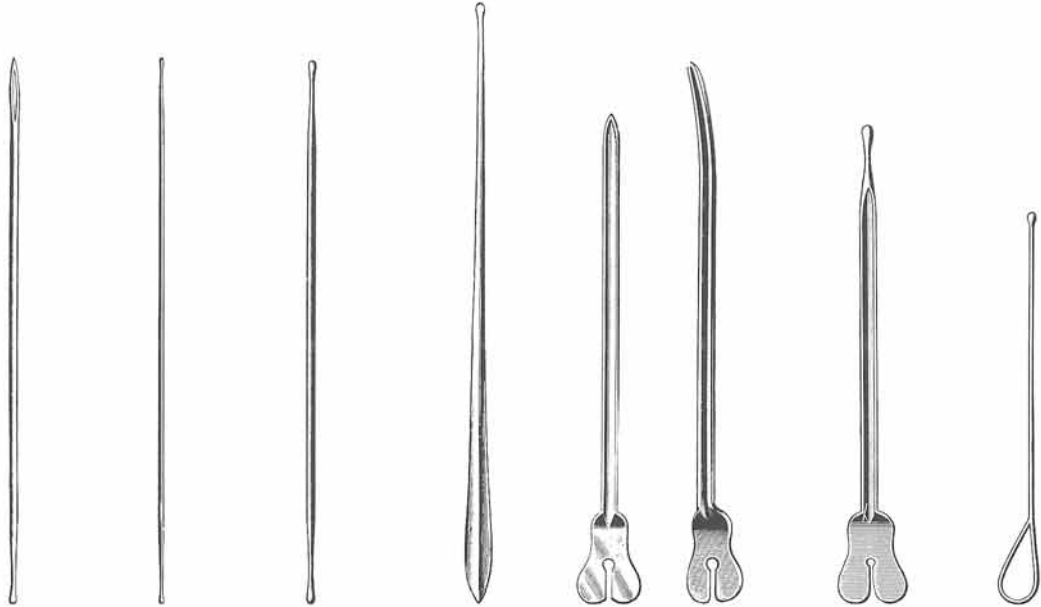

Sonden
Probes, Directors
Stylets, sondes
Sondas, estiletes
Sonde, specilli

cm	2 mm Ø	1 mm Ø	2 mm Ø	DOYEN			STACKE
10,5				20.108.10			20.115.10
11,5	20.102.11	20.104.11	20.106.11		20.110.11		
13,0	20.102.13	20.104.13	20.106.13	20.108.13	20.110.13	20.112.13	
14,0					20.111.14		
14,5	20.102.14	20.104.14	20.106.14	20.108.14	20.110.14	20.112.14	
16,0	20.102.16	20.104.16	20.106.16		20.110.16	20.112.16	
18,0	20.102.18	20.104.18	20.106.18		20.110.18	20.112.18	
20,0	20.102.20	20.104.20	20.106.20	20.108.20	20.110.20		
25,0	20.102.25	20.104.25	20.106.25				

NABATOFF
20.150.00
135 x 100 x 25 mm
compl.

20.150.90

Varizenbesteck
Varicose vein probe set
Trousse à varices
Desobliterador
Astuccio per varici

Spatel, Watterträger
 Spatulas, Cotton Applicators
 Spatules, porte-coton
 Espátulas, porta-algodón
 Spatole, portacotone