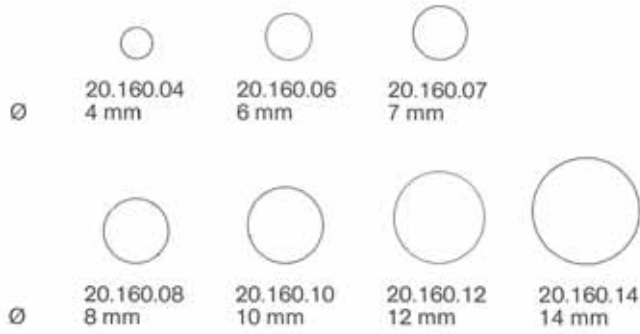

Sonden
Probes, Directors
Stylets, sondes
Sondas, estiletes
Sonde, specilli

cm	2 mm Ø	1 mm Ø	2 mm Ø	DOYEN			STACKE
10,5				20.108.10			20.115.10
11,5	20.102.11	20.104.11	20.106.11		20.110.11		
13,0	20.102.13	20.104.13	20.106.13	20.108.13	20.110.13	20.112.13	
14,0					20.111.14		
14,5	20.102.14	20.104.14	20.106.14	20.108.14	20.110.14	20.112.14	
16,0	20.102.16	20.104.16	20.106.16		20.110.16	20.112.16	
18,0	20.102.18	20.104.18	20.106.18		20.110.18	20.112.18	
20,0	20.102.20	20.104.20	20.106.20	20.108.20	20.110.20		
25,0	20.102.25	20.104.25	20.106.25				

NABATOFF
20.150.00
135 x 100 x 25 mm
compl.

20.150.90

Varizenbesteck
Varicose vein probe set
Trousse à varices
Desobliterador
Astuccio per varici

Spatel, Watterträger
 Spatulas, Cotton Applicators
 Spatules, porte-coton
 Espátulas, porta-algodón
 Spatole, portacotone

Pflasterspatel
 Plaster spatula
 Spatules
 Espátulas
 Spatole

cm	
13,0	20.190.13
14,5	20.190.14

cm	FARRELL	FARRELL		UCKERMANN	JOBSON-HORNE	JOBSON-HORNE	TOBOLD	
12,0	20.270.12	20.272.12	20.290.12	20.292.12	20.320.12	20.320.12		
14,0	20.270.14	20.272.14	20.290.14	20.292.14				
15,0				20.310.15				
16,0			20.290.16	20.292.16				
16,5	20.270.16	20.272.16						
18,0	20.270.18	20.272.18	20.290.18	20.292.18	20.320.18			
23,0	20.270.23	20.272.23						
25,0							20.331.25	
45,0								20.340.45