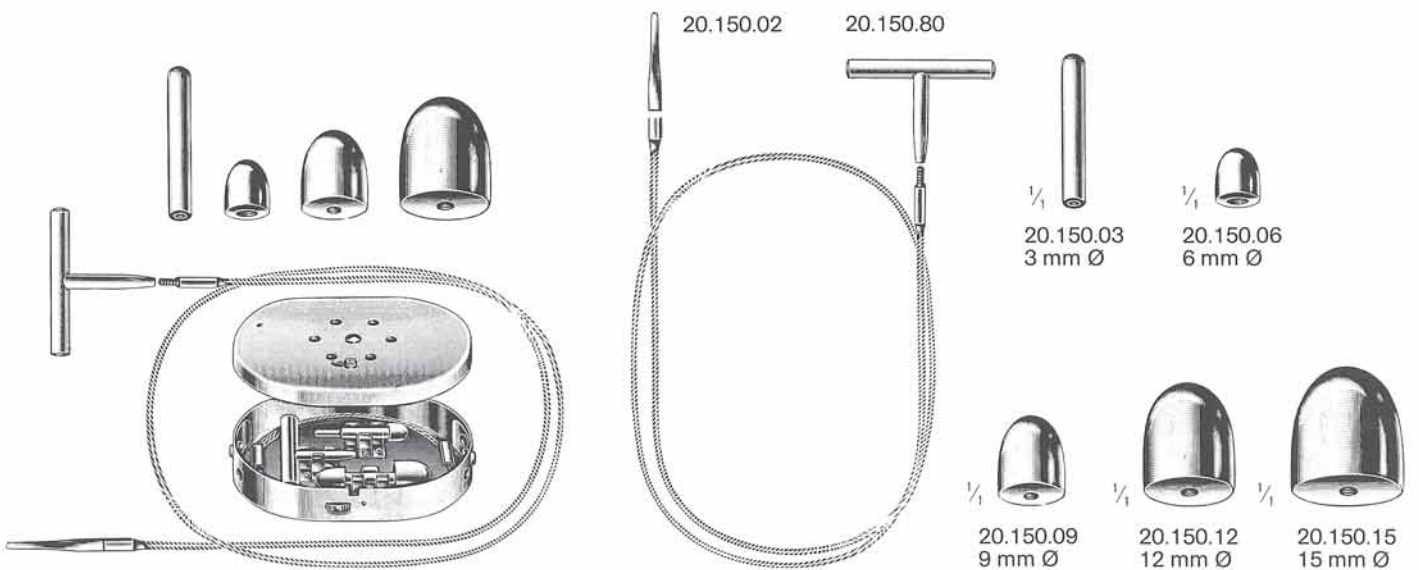

Sonden
Probes, Directors
Stylets, sondes
Sondas, estiletes
Sonde, specilli

cm	2 mm Ø	1 mm Ø	2 mm Ø	DOYEN			STACKE
10,5				20.108.10			20.115.10
11,5	20.102.11	20.104.11	20.106.11		20.110.11		
13,0	20.102.13	20.104.13	20.106.13	20.108.13	20.110.13	20.112.13	
14,0					20.111.14		
14,5	20.102.14	20.104.14	20.106.14	20.108.14	20.110.14	20.112.14	
16,0	20.102.16	20.104.16	20.106.16		20.110.16	20.112.16	
18,0	20.102.18	20.104.18	20.106.18		20.110.18	20.112.18	
20,0	20.102.20	20.104.20	20.106.20	20.108.20	20.110.20		
25,0	20.102.25	20.104.25	20.106.25				

NABATOFF
20.150.00
135 x 100 x 25 mm
compl.

20.150.90

Varizenbesteck
Varicose vein probe set
Trousse à varices
Desobliterador
Astuccio per varici

Spatel, Watterträger
 Spatulas, Cotton Applicators
 Spatules, porte-coton
 Espátulas, porta-algodón
 Spatole, portacotone