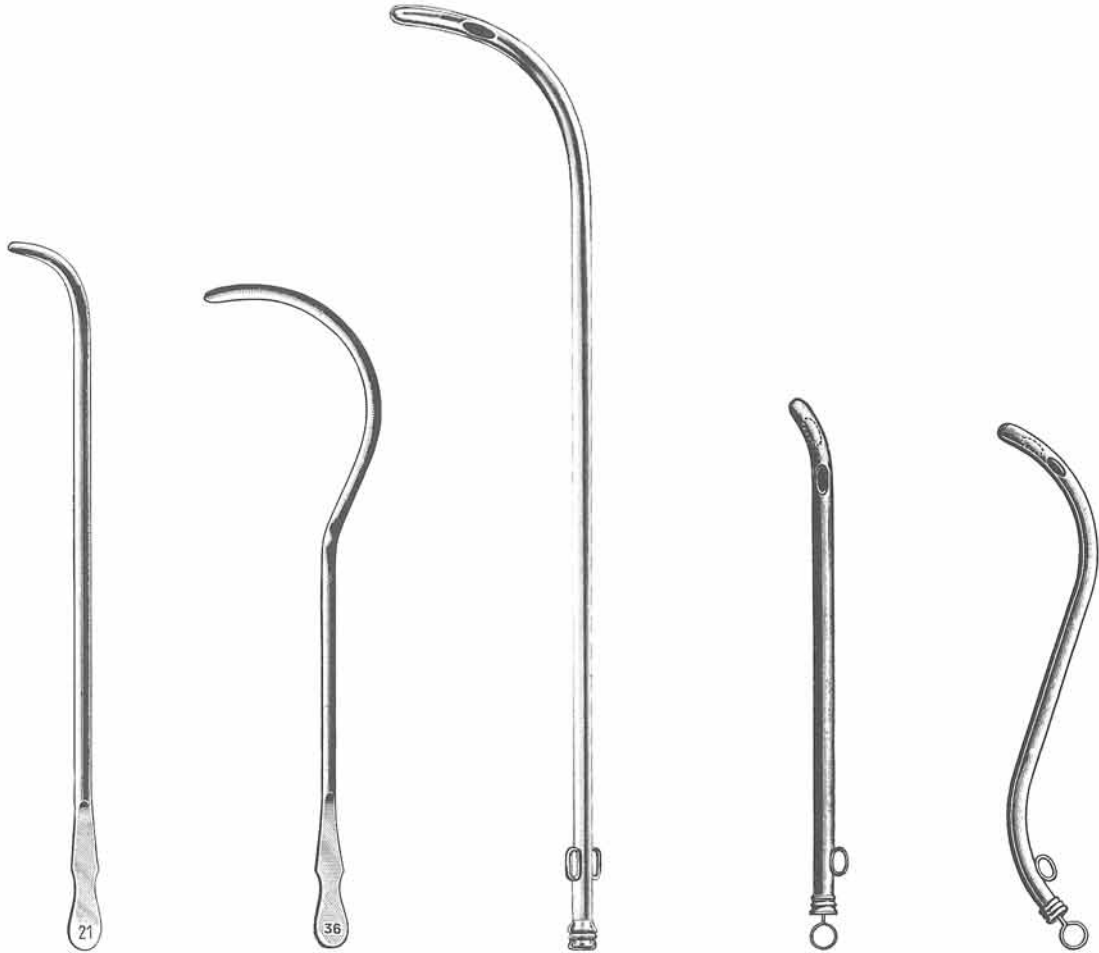

Dilations-Bougies, Metall-Katheter
Dilating Bougies, Metal Catheters
Bougies dilatatrices, Sondes métalliques
Bujías dilatadoras, Sondas metálicas
Candelette dilatatrici, Sonde metalliche

Urologie
Urology
Urologie
Urología
Urologia

Charr./F.G.	van BUREN	GUYON*			COXETER
8	66.201.08	66.205.08	66.211.08	66.213.08	66.219.08
10	66.201.10	66.205.10	66.211.10	66.213.10	66.219.10
12	66.201.12	66.205.12	66.211.12	66.213.12	66.219.12
14	66.201.14	66.205.14	66.211.14	66.213.14	66.219.14
16	66.201.16	66.205.16	66.211.16	66.213.16	66.219.16
18	66.201.18	66.205.18	66.211.18	66.213.18	66.219.18
20	66.201.20	66.205.20	66.211.20	66.213.20	66.219.20
22	66.201.22	66.205.22	66.211.22	66.213.22	66.219.22
24	66.201.24	66.205.24	66.211.24	66.213.24	66.219.24
26	66.201.26	66.205.26			
28	66.201.28	66.205.28			
30	66.201.30	66.205.30			
32	66.201.32	66.205.32			
34	66.201.34	66.205.34			
36	66.201.36	66.205.36			
38		66.205.38			
40		66.205.40			

66.201.00
Set compl.
8-36

* Zwischengrößen:
Intermediate Sizes:
Dimensions intermédiaires:
Dimensiones intermediarias:
Dimensioni intermediari:

Ch./F.G.	No.
9	66.205.09
11	66.205.11
.	.
39	66.205.39