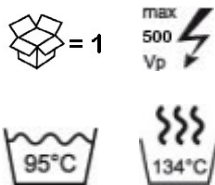

Dezember 2017

Bipolar forceps PERFEKT

compatible to:

- Berchtold / Integra
- BOWA
- Erbe
- Martin
- Valleylab

		
	0,25 mm	0,5 mm
Length	pointed	very fine

straight

11 cm	90.822.11	90.824.11
-------	-----------	-----------

angled

11 cm	90.825.11	90.827.11
-------	-----------	-----------

			
Length	0,3 mm pointed	1 mm blunt	2 mm large

straight

16 cm	90.822.16	90.824.16	90.826.16
18 cm	90.822.18	90.824.18	90.826.18
20 cm	90.822.20	90.824.20	90.826.20
22 cm	90.822.22	90.824.22	90.826.22
24 cm	90.822.24	90.824.24	90.826.24
30 cm		90.824.30	90.826.30

			
Length	0,3 mm pointed	1 mm blunt	2 mm large

angled

16 cm	90.825.16	90.827.16	90.829.16
18 cm	90.825.18	90.827.18	90.829.18
20 cm	90.825.20	90.827.20	90.829.20
22 cm	90.825.22	90.827.22	90.829.22
24 cm	90.825.24	90.827.24	90.829.24
30 cm		90.827.30	90.829.30