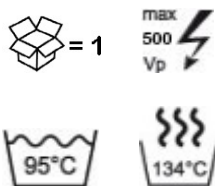

Dezember 2017

Bipolar forceps PERFEKT

compatible to:

- Berchtold / Integra
- BOWA
- Erbe
- Martin
- Valleylab

		
	0,25 mm	0,5 mm
Length	pointed	very fine

straight

11 cm	90.822.11	90.824.11
-------	-----------	-----------

angled

11 cm	90.825.11	90.827.11
-------	-----------	-----------

			
Length	0,3 mm pointed	1 mm blunt	2 mm large

straight

16 cm	90.822.16	90.824.16	90.826.16
18 cm	90.822.18	90.824.18	90.826.18
20 cm	90.822.20	90.824.20	90.826.20
22 cm	90.822.22	90.824.22	90.826.22
24 cm	90.822.24	90.824.24	90.826.24
30 cm		90.824.30	90.826.30

	
Length	0,3 mm pointed

curved

16,5 cm	90.859.16
---------	-----------

	
Length	2 mm large

approx. 60° curved

16,5 cm	90.859.18
---------	-----------

Cables for bipolar forceps

Electrosurgical unit		Art.-No. / Length	Instrument
Erbe ACC / ICC T-Modell		90.286.58 = 4 m	 "P-Type" angled
Berchtold/Integra Martin Aesculap		90.287.58 = 4 m	
Valleylab		90.287.38 = 5 m	
Erbe ACC / ICC T-Modell		90.286.56 = 4 m	 "P-Type"
Berchtold/Integra Martin Aesculap		90.287.56 = 4 m	
Erbe ACC / ICC T-Modell		90.286.30 = 3 m 90.286.50 = 5 m	 Standard
Berchtold/Integra Martin Aesculap		90.287.30 = 3 m 90.287.50 = 5 m	
Valleylab		90.287.37 = 5 m	