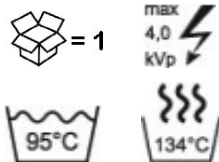

	
Length	0,3 mm pointed

curved

16,5 cm	90.859.16
---------	-----------

	
Length	2 mm large

approx. 60° curved

16,5 cm	90.859.18
---------	-----------

Cables for bipolar forceps

Electrosurgical unit		Art.-No. / Length	Instrument
Erbe ACC / ICC T-Modell		90.286.58 = 4 m	 "P-Type" angled
Berchtold/Integra Martin Aesculap		90.287.58 = 4 m	
Valleylab		90.287.38 = 5 m	
Erbe ACC / ICC T-Modell		90.286.56 = 4 m	 "P-Type"
Berchtold/Integra Martin Aesculap		90.287.56 = 4 m	
Erbe ACC / ICC T-Modell		90.286.30 = 3 m 90.286.50 = 5 m	 Standard
Berchtold/Integra Martin Aesculap		90.287.30 = 3 m 90.287.50 = 5 m	
Valleylab		90.287.37 = 5 m	

More cables see leaflet *051126-88

Other patterns upon request

= Packaging unit

= Max. temperature in
washer disinfectant

= Max. rated
voltage

= Max. temperature
in autoclave

Numerical Index

Cat.-No.	Page	Cat.-No.	Page	Cat.-No.	Page
90.286.30	7	90.825.18	3	90.842.20	4
90.286.50	7	90.825.20	3	90.842.22	4
90.286.56	7	90.825.22	3	90.842.24	4
90.286.58	7	90.825.24	3	90.844.16	4
90.287.30	7	90.826.16	2	90.844.18	4
90.287.37	7	90.826.18	2	90.844.20	4
90.287.38	7	90.826.20	2	90.844.22	4
90.287.50	7	90.826.22	2	90.844.24	4
90.287.56	7	90.826.24	2	90.845.20	5
90.287.58	7	90.826.30	2	90.845.22	5
90.822.11	1	90.827.11	1	90.845.24	5
90.822.16	2	90.827.16	3	90.846.16	4
90.822.18	2	90.827.18	3	90.846.18	4
90.822.20	2	90.827.20	3	90.846.20	4
90.822.22	2	90.827.22	3	90.846.22	4
90.822.24	2	90.827.24	3	90.846.24	4
90.824.11	1	90.827.30	3	90.847.22	5
90.824.16	2	90.829.16	3	90.851.20	5
90.824.18	2	90.829.18	3	90.851.22	5
90.824.20	2	90.829.20	3	90.851.24	5
90.824.22	2	90.829.22	3	90.853.20	5
90.824.24	2	90.829.24	3	90.859.16	6
90.824.30	2	90.829.30	3	90.859.18	6
90.825.11	1	90.842.16	4		
90.825.16	3	90.842.18	4		