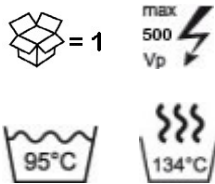

angled

11 cm	90.825.11	90.827.11
-------	-----------	-----------

			
Length	0,3 mm pointed	1 mm blunt	2 mm large

straight

16 cm	90.822.16	90.824.16	90.826.16
18 cm	90.822.18	90.824.18	90.826.18
20 cm	90.822.20	90.824.20	90.826.20
22 cm	90.822.22	90.824.22	90.826.22
24 cm	90.822.24	90.824.24	90.826.24
30 cm		90.824.30	90.826.30

			
Length	0,3 mm pointed	1 mm blunt	2 mm large

angled

16 cm	90.825.16	90.827.16	90.829.16
18 cm	90.825.18	90.827.18	90.829.18
20 cm	90.825.20	90.827.20	90.829.20
22 cm	90.825.22	90.827.22	90.829.22
24 cm	90.825.24	90.827.24	90.829.24
30 cm		90.827.30	90.829.30

	
Length	0,3 mm pointed

curved

16,5 cm	90.859.16
---------	-----------

	
Length	2 mm large

approx. 60° curved

16,5 cm	90.859.18
---------	-----------

Cables for bipolar forceps

Electrosurgical unit		Art.-No. / Length	Instrument
Erbe ACC / ICC T-Modell		90.286.58 = 4 m	 "P-Type" angled
Berchtold/Integra Martin Aesculap		90.287.58 = 4 m	
Valleylab		90.287.38 = 5 m	
Erbe ACC / ICC T-Modell		90.286.56 = 4 m	 "P-Type"
Berchtold/Integra Martin Aesculap		90.287.56 = 4 m	
Erbe ACC / ICC T-Modell		90.286.30 = 3 m 90.286.50 = 5 m	 Standard
Berchtold/Integra Martin Aesculap		90.287.30 = 3 m 90.287.50 = 5 m	
Valleylab		90.287.37 = 5 m	