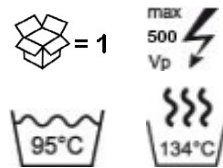

			
Length	0,3 mm pointed	1 mm blunt	2 mm large

bayonet

16 cm	90.842.16	90.844.16	90.846.16
18 cm	90.842.18	90.844.18	90.846.18
20 cm	90.842.20	90.844.20	90.846.20
22 cm	90.842.22	90.844.22	90.846.22
24 cm	90.842.24	90.844.24	90.846.24

		
Length	1 mm	2 mm
	blunt	large

bayonet, angled up

20 cm	90.845.20	
22 cm	90.845.22	90.847.22
24 cm	90.845.24	

		
Length	1 mm	2 mm
	blunt	large

bayonet, angled down

20 cm	90.851.20	90.853.20
22 cm	90.851.22	
24 cm	90.851.24	

	
Length	0,3 mm pointed

curved

16,5 cm	90.859.16
---------	-----------

	
Length	2 mm large

approx. 60° curved

16,5 cm	90.859.18
---------	-----------

Cables for bipolar forceps

Electrosurgical unit		Art.-No. / Length	Instrument
Erbe ACC / ICC T-Modell		90.286.58 = 4 m	 "P-Type" angled
Berchtold/Integra Martin Aesculap		90.287.58 = 4 m	
Valleylab		90.287.38 = 5 m	
Erbe ACC / ICC T-Modell		90.286.56 = 4 m	 "P-Type"
Berchtold/Integra Martin Aesculap		90.287.56 = 4 m	
Erbe ACC / ICC T-Modell		90.286.30 = 3 m 90.286.50 = 5 m	 Standard
Berchtold/Integra Martin Aesculap		90.287.30 = 3 m 90.287.50 = 5 m	
Valleylab		90.287.37 = 5 m	