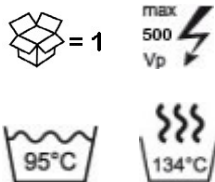

Dezember 2017

Bipolar forceps PERFEKT

compatible to:

- Berchtold / Integra
- BOWA
- Erbe
- Martin
- Valleylab

		
	0,25 mm	0,5 mm
Length	pointed	very fine

straight

11 cm	90.822.11	90.824.11
-------	-----------	-----------

angled

11 cm	90.825.11	90.827.11
-------	-----------	-----------

			
Length	0,3 mm pointed	1 mm blunt	2 mm large

straight

16 cm	90.822.16	90.824.16	90.826.16
18 cm	90.822.18	90.824.18	90.826.18
20 cm	90.822.20	90.824.20	90.826.20
22 cm	90.822.22	90.824.22	90.826.22
24 cm	90.822.24	90.824.24	90.826.24
30 cm		90.824.30	90.826.30

			
Length	0,3 mm pointed	1 mm blunt	2 mm large

angled

16 cm	90.825.16	90.827.16	90.829.16
18 cm	90.825.18	90.827.18	90.829.18
20 cm	90.825.20	90.827.20	90.829.20
22 cm	90.825.22	90.827.22	90.829.22
24 cm	90.825.24	90.827.24	90.829.24
30 cm		90.827.30	90.829.30

	
Length	0,3 mm pointed

curved

16,5 cm	90.859.16
---------	-----------

	
Length	2 mm large

approx. 60° curved

16,5 cm	90.859.18
---------	-----------

Cables for bipolar forceps

Electrosurgical unit		Art.-No. / Length	Instrument
Erbe ACC / ICC T-Modell		90.286.58 = 4 m	 "P-Type" angled
Berchtold/Integra Martin Aesculap		90.287.58 = 4 m	
Valleylab		90.287.38 = 5 m	
Erbe ACC / ICC T-Modell		90.286.56 = 4 m	 "P-Type"
Berchtold/Integra Martin Aesculap		90.287.56 = 4 m	
Erbe ACC / ICC T-Modell		90.286.30 = 3 m 90.286.50 = 5 m	 Standard
Berchtold/Integra Martin Aesculap		90.287.30 = 3 m 90.287.50 = 5 m	
Valleylab		90.287.37 = 5 m	