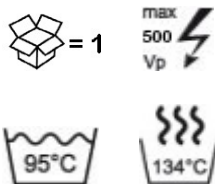

Dezember 2017

Bipolar forceps PERFEKT

compatible to:

- Berchtold / Integra
- BOWA
- Erbe
- Martin
- Valleylab

		
	0,25 mm	0,5 mm
Length	pointed	very fine

straight

11 cm	90.822.11	90.824.11
-------	-----------	-----------

angled

11 cm	90.825.11	90.827.11
-------	-----------	-----------

			
Length	0,3 mm pointed	1 mm blunt	2 mm large

straight

16 cm	90.822.16	90.824.16	90.826.16
18 cm	90.822.18	90.824.18	90.826.18
20 cm	90.822.20	90.824.20	90.826.20
22 cm	90.822.22	90.824.22	90.826.22
24 cm	90.822.24	90.824.24	90.826.24
30 cm		90.824.30	90.826.30

	
Length	0,3 mm pointed

curved

16,5 cm	90.859.16
---------	-----------

	
Length	2 mm large

approx. 60° curved

16,5 cm	90.859.18
---------	-----------

Cables for bipolar forceps

Electrosurgical unit		Art.-No. / Length	Instrument
Erbe ACC / ICC T-Modell		90.286.58 = 4 m	 "P-Type" angled
Berchtold/Integra Martin Aesculap		90.287.58 = 4 m	
Valleylab		90.287.38 = 5 m	
Erbe ACC / ICC T-Modell		90.286.56 = 4 m	 "P-Type"
Berchtold/Integra Martin Aesculap		90.287.56 = 4 m	
Erbe ACC / ICC T-Modell		90.286.30 = 3 m 90.286.50 = 5 m	 Standard
Berchtold/Integra Martin Aesculap		90.287.30 = 3 m 90.287.50 = 5 m	
Valleylab		90.287.37 = 5 m	