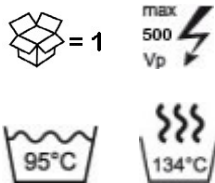

Dezember 2017

Bipolar forceps PERFEKT

compatible to:

- Berchtold / Integra
- BOWA
- Erbe
- Martin
- Valleylab

		
	0,25 mm	0,5 mm
Length	pointed	very fine

straight

11 cm	90.822.11	90.824.11
-------	-----------	-----------

angled

11 cm	90.825.11	90.827.11
-------	-----------	-----------

			
Length	0,3 mm pointed	1 mm blunt	2 mm large

straight

16 cm	90.822.16	90.824.16	90.826.16
18 cm	90.822.18	90.824.18	90.826.18
20 cm	90.822.20	90.824.20	90.826.20
22 cm	90.822.22	90.824.22	90.826.22
24 cm	90.822.24	90.824.24	90.826.24
30 cm		90.824.30	90.826.30

			
Length	0,3 mm pointed	1 mm blunt	2 mm large

angled

16 cm	90.825.16	90.827.16	90.829.16
18 cm	90.825.18	90.827.18	90.829.18
20 cm	90.825.20	90.827.20	90.829.20
22 cm	90.825.22	90.827.22	90.829.22
24 cm	90.825.24	90.827.24	90.829.24
30 cm		90.827.30	90.829.30