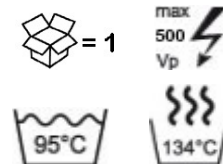

Length	1 mm	2 mm
	blunt	large

bayonet, angled up

20 cm	90.845.20	
22 cm	90.845.22	90.847.22
24 cm	90.845.24	

Length	1 mm	2 mm
	blunt	large

bayonet, angled down

20 cm	90.851.20	90.853.20
22 cm	90.851.22	
24 cm	90.851.24