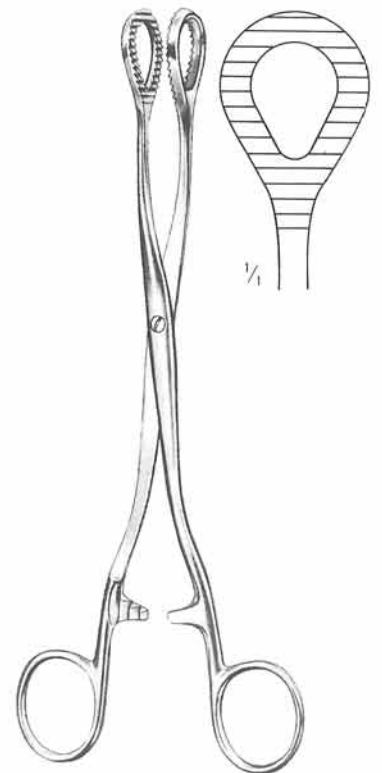

IVES-FANSLER
68.210.22
22 mm Ø
L = 80 mm

Ø mm	HIRSCHMANN
16	68.212.16
19	68.212.19
22	68.212.22
L = 65 mm	

mm Ø x L	KELLY
22 x 50	68.220.05
22 x 100	68.220.10
22 x 140	68.220.14
22 x 200	68.220.20

Ø mm	KELLY
21	68.224.21
27	68.224.27
L = 50 mm	

Cystikus-Haken
Cystic Hooks
Ecarteurs rectaux
Ganchos rectales
Uncini rettali

68.251.01
Fig. 1

68.251.02
Fig. 2

68.251.03
Fig. 3

PRATT
68.251.01-68.251.03

BUIE
68.261.41
41 cm

Mastdarm
Rectum
Rectum
Recto
Retto

WESTON
68.263.30
30 cm

Biopsie-Zangen
Biopsy Specimen Forceps
Pincas emporte-pièce à biopsie
Pinzas sacabocado para biopsia
Pinze per biopsia

Fig. 1 Fig. 2 Fig. 3 Fig. 4

				cm	YEOMAN
68.301.28	68.302.28	68.303.28	68.304.28	28	
68.301.35	68.302.35	68.303.35	68.304.35	35	
68.301.42	68.302.42	68.303.42	68.304.42	42	

drehbar
rotatable
rotative
giratoria
girevole

cm	YEOMAN
23	68.311.23
33	68.311.33
40	68.311.40

drehbar
rotatable
rotative
giratoria
girevole

cm	TURREL
23	68.321.23
33	68.321.33
40	68.321.40

HEYWOOD-SMITH
68.402.21
21 cm