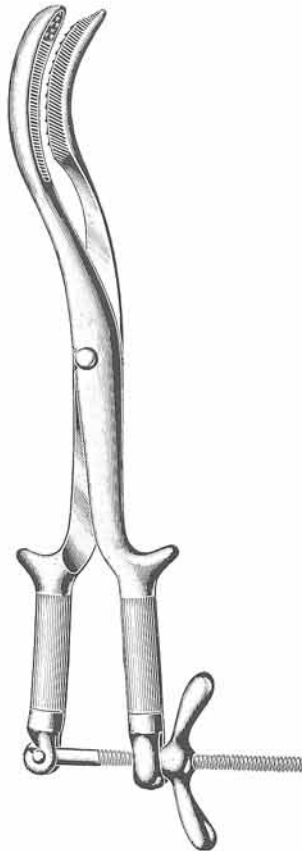

SMELLIE  
 72.181.33  
 33 cm

GAUSS  
 72.183.27  
 27 cm

GREEN-ARMYTAGE  
 72.184.21  
 21 cm

COLLIN  
 72.187.09  
 9 cm

KANE  
 72.189.09  
 8,5 cm

Nabelschnurklemmen  
 Umbilical Cord Clamps  
 Clamps p. cordon ombilical  
 Clamps umbilicales  
 Pinze ombelicali

SAENGER  
 72.242.27 27 cm 72.243.27

WINTER  
 72.244.01-72.245.03  
 28 cm

|           | Fig. |           |
|-----------|------|-----------|
| 72.244.01 | 1    | 72.245.01 |
| 72.244.02 | 2    | 72.245.02 |
| 72.244.03 | 3    | 72.245.03 |

PESTALOZZA  
 72.252.30  
 30 cm

CUZZI  
 72.254.14-72.254.21  
 30 cm

72.254.14  
 14,5 mm

72.254.18  
 18 mm

72.254.21  
 21 mm

WALLICH  
 72.256.42  
 42 cm

1/2

Geburtshilfe  
 Obstetrics  
 Accouchements  
 Obstetricia  
 Ostetricia

SELLHEIM  
 72.259.28  
 28 cm

BRAUN  
 72.302.42  
 42 cm

TARNIER  
 72.304.46  
 46 cm

SPELLIE  
 72.306.25  
 25 cm

BRAUN  
 72.309.30  
 30 cm