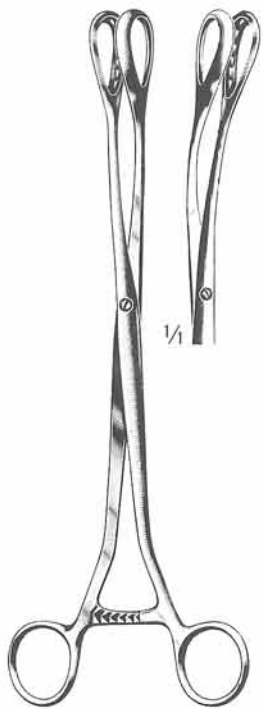

BOERMA  
 72.151.29  
 29 cm

PIPER  
 72.155.44  
 44 cm

PIPER  
 72.157.40  
 40 cm

DEWEY  
 72.160.37  
 37 cm

TARNIER  
 72.162.40  
 40 cm

BILL  
 72.170.00

LUIKART-BILL  
 72.171.21  
 21 cm

Geburtshilfe  
 Obstetrics  
 Accouchements  
 Ostetricia  
 Ostetricia

SMELLIE  
 72.181.33  
 33 cm

GAUSS  
 72.183.27  
 27 cm

GREEN-ARMYTAGE  
 72.184.21  
 21 cm

COLLIN  
 72.187.09  
 9 cm

KANE  
 72.189.09  
 8,5 cm

Nabelschnurklemmen  
 Umbilical Cord Clamps  
 Clamps p. cordon ombilical  
 Clamps umbilicales  
 Pinze ombelicali

Beckenzirkel  
 Pelvimeters  
 Compas pelvimètres  
 Pelvimetros  
 Pelvimetri

MARTIN  
 72.191.34  
 34 cm

COLLIER  
 72.193.30  
 30 cm

COLLIN  
 72.195.35  
 35 cm

Geburtshilfe  
 Obstetrics  
 Accouchements  
 Obstetricia  
 Ostetricia

PESTALOZZA  
 72.252.30  
 30 cm

CUZZI  
 72.254.14-72.254.21  
 30 cm

72.254.14  
 14,5 mm

72.254.18  
 18 mm

72.254.21  
 21 mm

WALLICH  
 72.256.42  
 42 cm

1/2

Geburtshilfe  
 Obstetrics  
 Accouchements  
 Obstetricia  
 Ostetricia