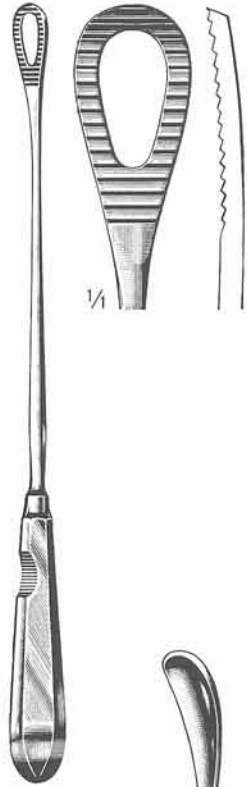

| cm | SIMPSON-BRAUN |
|----|---------------|
| 33 | 72.105.33     |
| 36 | 72.105.36     |

De LEE  
 72.107.30  
 30 cm

| cm | De LEE    |
|----|-----------|
| 36 | 72.108.36 |
| 39 | 72.108.39 |

KIELLAND  
 72.110.41  
 41 cm

SMELLIE  
 72.181.33  
 33 cm

GAUSS  
 72.183.27  
 27 cm

GREEN-ARMYTAGE  
 72.184.21  
 21 cm

COLLIN  
 72.187.09  
 9 cm

KANE  
 72.189.09  
 8,5 cm

Nabelschnurklemmen  
 Umbilical Cord Clamps  
 Clamps p. cordon ombilical  
 Clamps umbilicales  
 Pinze ombelicali

Beckenzirkel  
 Pelvimeters  
 Compas pelvimètres  
 Pelvimetros  
 Pelvimetri

MARTIN  
 72.191.34  
 34 cm

COLLIER  
 72.193.30  
 30 cm

COLLIN  
 72.195.35  
 35 cm

Geburtshilfe  
 Obstetrics  
 Accouchements  
 Obstetricia  
 Ostetricia

SAENGER  
 72.242.27 27 cm 72.243.27

WINTER  
 72.244.01-72.245.03  
 28 cm

|           | Fig. |           |
|-----------|------|-----------|
| 72.244.01 | 1    | 72.245.01 |
| 72.244.02 | 2    | 72.245.02 |
| 72.244.03 | 3    | 72.245.03 |