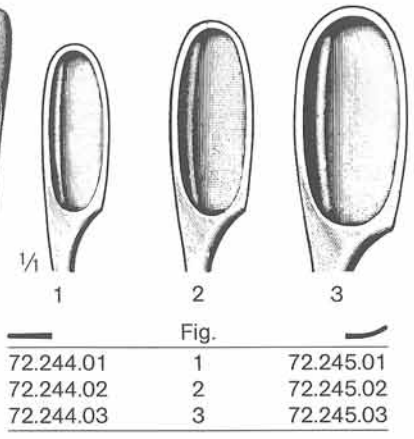

Fig.	
72.244.01	1	72.245.01
72.244.02	2	72.245.02
72.244.03	3	72.245.03