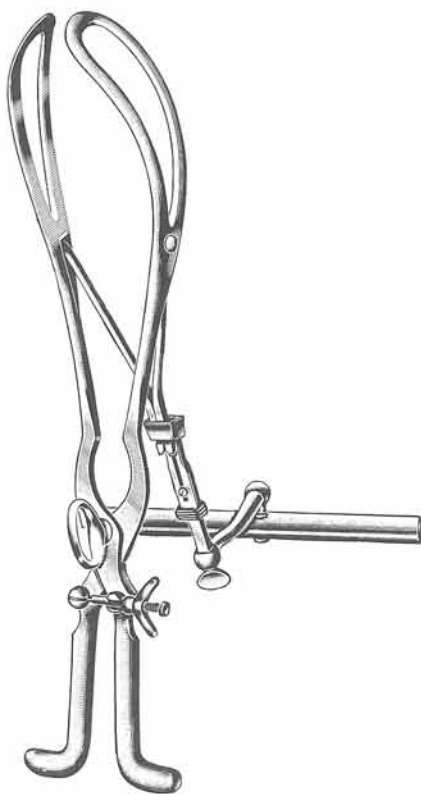

McLEAN-TUCKER  
 72.141.39  
 39 cm

McLEAN-LUIKART  
 72.143.39  
 39 cm

McLEAN  
 72.145.36  
 36 cm

BARTON  
 72.147.36  
 36 cm

BARTON  
 72.148.17  
 17 cm

Geburtszangen  
 Obstetrical (Midwifery) Forceps  
 Forceps  
 Fórceps obstétricos  
 Forcipi

BOERMA  
 72.151.29  
 29 cm

PIPER  
 72.155.44  
 44 cm

PIPER  
 72.157.40  
 40 cm

DEWEY  
 72.160.37  
 37 cm

TARNIER  
 72.162.40  
 40 cm

BILL  
 72.170.00

LUIKART-BILL  
 72.171.21  
 21 cm

Geburtshilfe  
 Obstetrics  
 Accouchements  
 Ostetricia  
 Ostetricia

SMELLIE  
 72.181.33  
 33 cm

GAUSS  
 72.183.27  
 27 cm

GREEN-ARMYTAGE  
 72.184.21  
 21 cm

COLLIN  
 72.187.09  
 9 cm

KANE  
 72.189.09  
 8,5 cm

Nabelschnurklemmen  
 Umbilical Cord Clamps  
 Clamps p. cordon ombilical  
 Clamps umbilicales  
 Pinze ombelicali