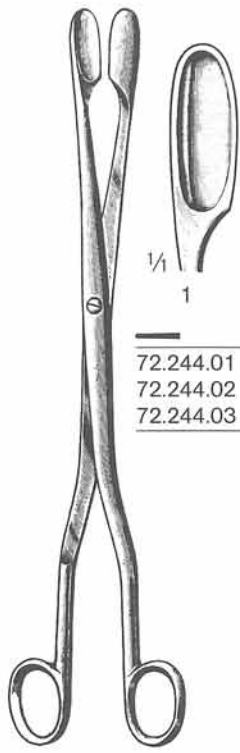

BOERMA  
 72.151.29  
 29 cm

PIPER  
 72.155.44  
 44 cm

PIPER  
 72.157.40  
 40 cm

DEWEY  
 72.160.37  
 37 cm

TARNIER  
 72.162.40  
 40 cm

BILL  
 72.170.00

LUIKART-BILL  
 72.171.21  
 21 cm

Geburtshilfe  
 Obstetrics  
 Accouchements  
 Ostetricia  
 Ostetricia

SMELLIE  
 72.181.33  
 33 cm

GAUSS  
 72.183.27  
 27 cm

GREEN-ARMYTAGE  
 72.184.21  
 21 cm

COLLIN  
 72.187.09  
 9 cm

KANE  
 72.189.09  
 8,5 cm

Nabelschnurklemmen  
 Umbilical Cord Clamps  
 Clamps p. cordon ombilical  
 Clamps umbilicales  
 Pinze ombelicali

Beckenzirkel  
 Pelvimeters  
 Compas pelvimètres  
 Pelvimetros  
 Pelvimetri

MARTIN  
 72.191.34  
 34 cm

COLLIER  
 72.193.30  
 30 cm

COLLIN  
 72.195.35  
 35 cm

Geburtshilfe  
 Obstetrics  
 Accouchements  
 Obstetricia  
 Ostetricia

SAENGER  
 72.242.27 27 cm 72.243.27

WINTER  
 72.244.01-72.245.03  
 28 cm

|           | Fig. |           |
|-----------|------|-----------|
| 72.244.01 | 1    | 72.245.01 |
| 72.244.02 | 2    | 72.245.02 |
| 72.244.03 | 3    | 72.245.03 |